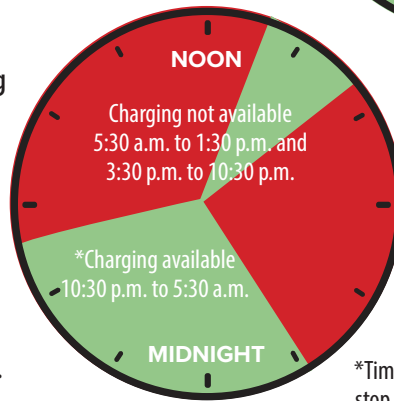

WINTER • MON-FRI

*Times are approximate. Control start/stop are staged over half-hour periods.

PIERCE PEPIN
COOPERATIVE SERVICES

Live Better.®

A Touchstone Energy® Cooperative

Ellsworth, WI
715-273-4355
piercepelin.coop