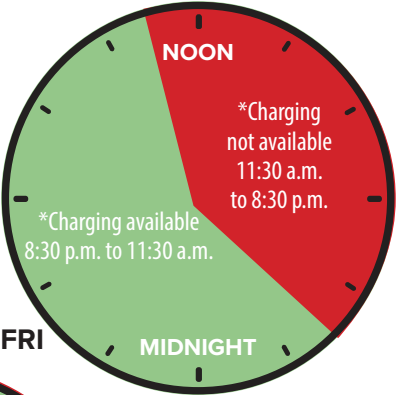

SUMMER • MON-FRI